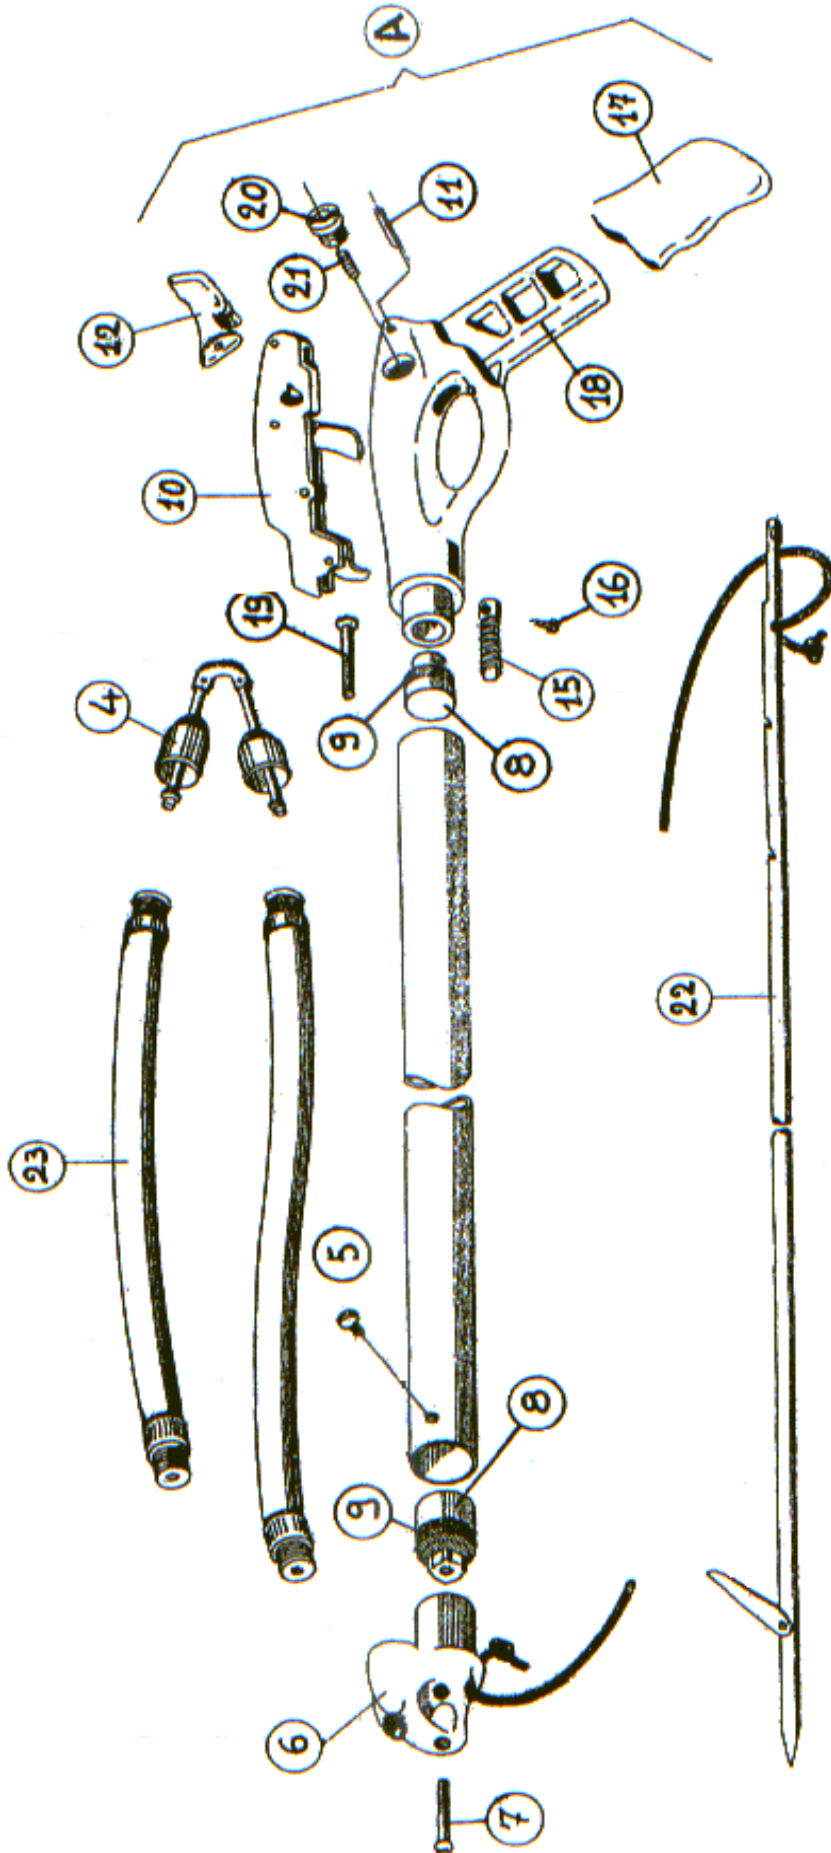

VIPER CARBON TEAM ITALIA SLING GUN

CHART No. 508	VIPER CARBON TEAM ITALIA SLING GUN	REF. DRAWING: F 258 UPDATED: 15/01/2004

REF	CODE	DESCRIPTION
4	43165505	ARTICULATED NOSE CONE
5	43165009	HEAD SCREW PVC
6	43165640	HEAD ASSY
7	43165010	HEAD SCREW DIN 7981 4,8
8	43165444	PLUG VIPER
9	43165030	PLUG GASKET
10	43165548	TRIGGER MECHANISM
11	43165037	PIN D4 L24 LNG
12	43165032	REAR SUPPORT FOR LOADING
15	43165436	LINE RETAINER VIPER/ASPIC
16	43165016	SCREW DIN 7981 3,9
17	43200107	HANDLE SHEATH, GREY

REF	CODE	DESCRIPTION
18	43165617	HANDLE
19	43165011	SCREW HANDLE 7981 4,8
20	43165466	SAFETY
21	43165055	SPRING SAFETY
		ASSEMBLIES
A	43200106	HANDLE ASSY (8-9-10-11-12-15-16-17-18-19)
B	43165641	HEAD ASSY (5-6-7-8-9)