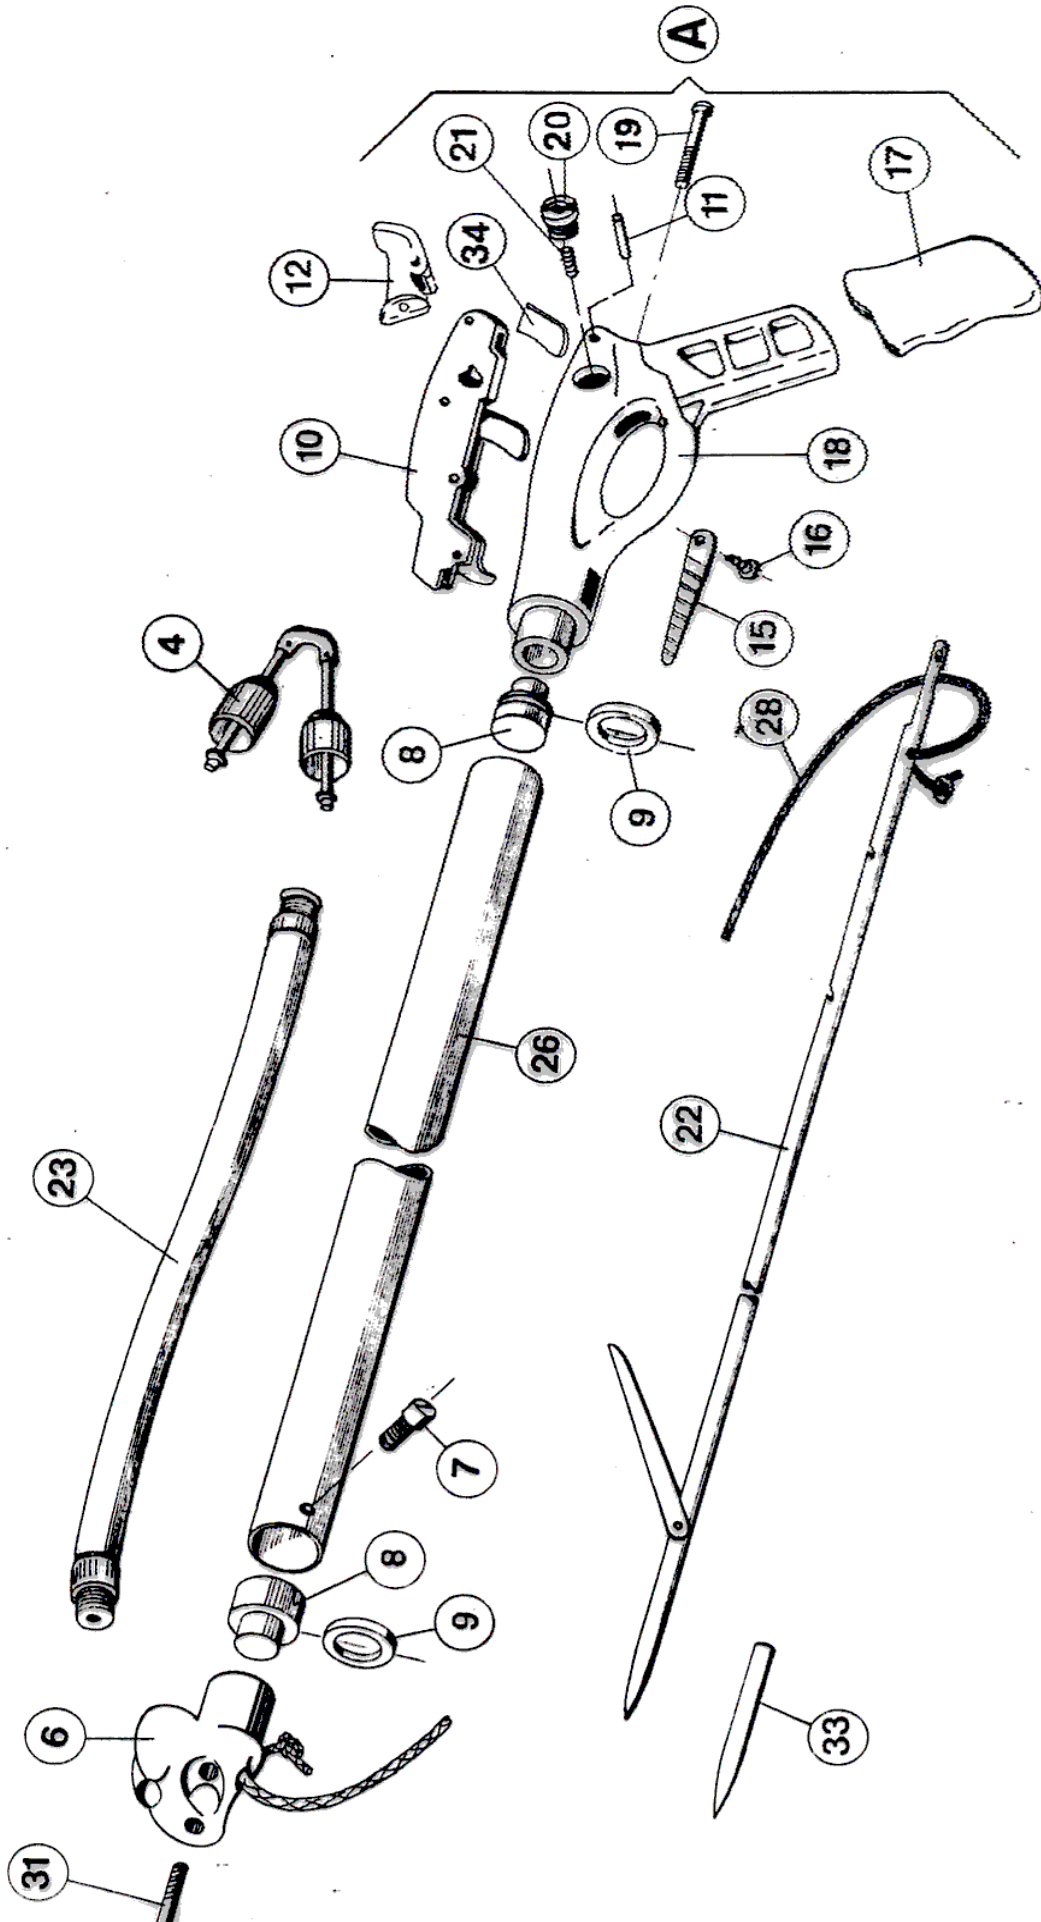

REF	CODE	DESCRIPTION
44	43163313	SPRING CATCH HOOK
45	43163344	CONNECTING PLUNGER
46	46110201	OR R/1
47	43164024	HOUSING CONNECTING PLUNGER
48	E	
49	43163610	SAFETY CATCH, BLACK
50	43163377	CATCH HOOK, SPEARGUN
52	E	
53	43163337	PIN 4 X 23
54	43163365	SHEATH, REEF 42 SPEARGUN
55	43163366	LEG STRAP, SHORT
56	43163381	LEG STRAP, LONG
65	M	
66	M	
67	M	
68	43163635	SEAT, ONE-WAY VALVE, SPEARGUN
69	43163636	HOUSING, ONE-WAY VALVE, SPEARGUN
70	D	
71	46110220	OR 2062
72	43163518	CIRCLIP, POWER REGULATOR
		ASSEMBLIES
A	43164017	HEAD ASSEMBLY (1-2-3-5)
D	43163638	POWER REGULATOR ASSEMBLY (68-69-70)
E	43163612	TRIGGER ASSEMBLY (48-52)
G	43163627	HANDLE ASSY W/REG. RAFAL BLACK (41-42-43-46-47-49)
L	43163937	POWER ADJUSTMENT ROD, SPGN (34-35-36-37-39)
M	43163941	INLET VALVE ASSEMBLY (32-46-65-66-67)
N	43163629	PISTON ASSEMBLY (17-18-19)
** *	43163979	COMPLETE SET OF O-RINGS (18-19-20-22-37-46-71)

REF	CODE	DESCRIPTION
18	43165617	HANDLE
19	43165011	SCREW HANDLE 7981 4,8
20	43165466	SAFETY
21	43165055	SPRING SAFETY
		ASSEMBLIES
A	43200106	HANDLE ASSY (8-9-10-11-12-15-16-17-18-19)
B	43165641	HEAD ASSY (5-6-7-8-9)

REF	CODE	DESCRIPTION
20	43165466	SAFETY
21	43165055	SPRING SAFETY
22	X X X	
23	X X X	
26	X X X	
28	43165409	LINE
31	43165010	SCREW DIN 7505 D 5X40 INOX
33	43165475	SPEAR PROTECTOR
34	43165450	TRIGGER COVER
		ASSEMBLIES
A	43200106	HANDLE ASSY
		(8-9-10-11-12-15-16-17-18-19)