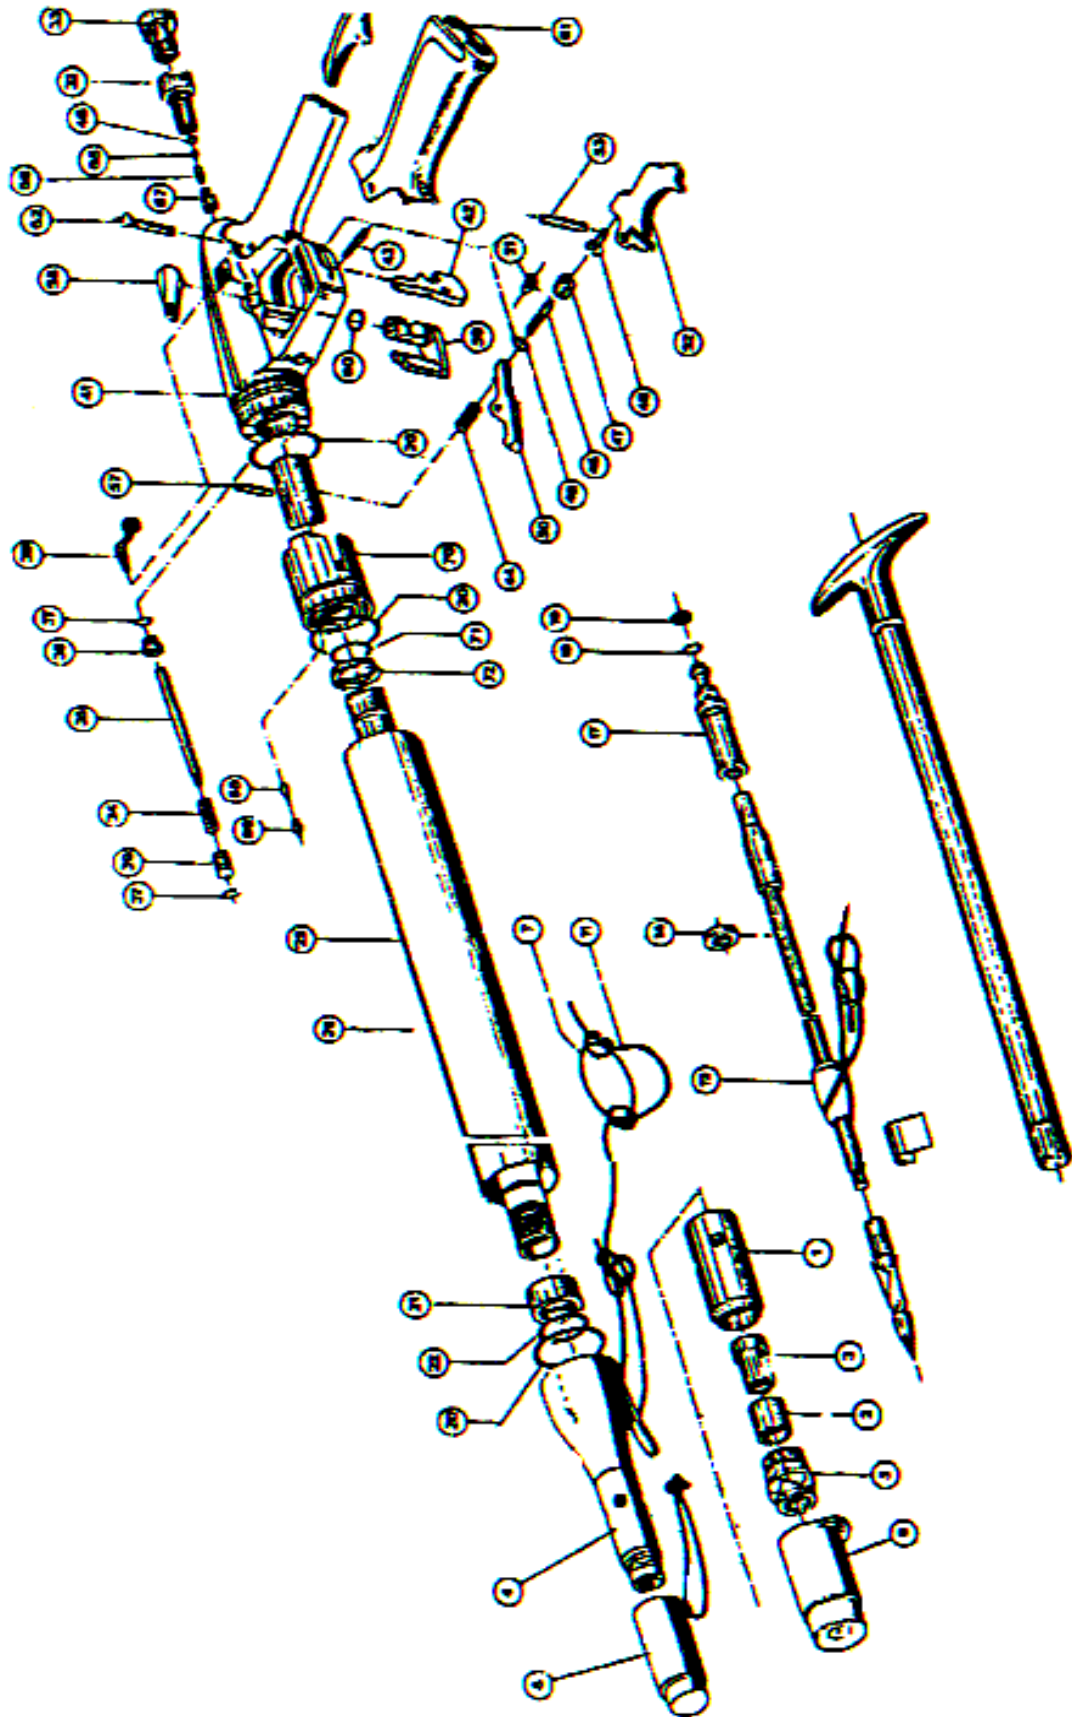

REF.	CODE	DESCRIPTION	REF.	CODE	DESCRIPTION
1	45171504	BODY NOVA GREY	13	46110205	OR 2025
2	45171511	FRONT BEZEL	14	45171522	CENTRAL CONTACT
3	45171513	LAMP RING	15	45171517	SWITCH CAM
4	46110219	O R 3162	16	45171518	SWITCH RUBBER PIN
5	45171512	REFLECTOR	17	45171507	CONTACT BASE
6	45171520	CENTRAL CONTACT BEZEL	23	45171531	LANYARD
7	45171540	BULB 4V-0,85 OSRAM 6405910	24	45171532	LANYARD STOP RING
8	45171525	SPRING BULB			
9	45171535	PIN SWITCH 2X10 S/S			ASSEMBLIES
10	45171506	CONTACT PLATE			
11	45171205	CONTACT SPRING+C11	B	45171510	CONTACT PLATE ASSEMBLY (10-11)
12	45171516	SWITCH RED	C	45171530	CENTRAL BEZEL ASSEMBLY (6-14)

STEALTH SPEARGUN

CHART No. 500	STEALTH GUN	REF. DRAWING : F 221 UPDATED: 03-04-2000
------------------	--------------------	---

REF.	CODE	DESCRIPTION
1	A	
2	43163856	SHOCK ABSORBER, SPEARGUN
3	43164207	SHOCK ABSORBER INSERT
4	43164301	NOSE CONE
5	A	
6	43164008	PROTECTIVE CAP HEAD
7	43163968	RUBBER O-RING
11	43169821	SHOCK LINE, 3 MTS
11	43169818	SHOCK LINE, 5 MTS
12	43164004	LINE RETAINER
14	43163503	WASHER DIA 7.2,
17	N	
18	46110107	OR 2031
19	N	
20	46110208	OR SH 75 F SPECIAL
21	43164204	BUSHING
22	46110228	OR 3062
25	43200050	TANK STEALTH 420
25	43164302	TANK STEALTH 550
25	43164303	TANK STEALTH 700
25	43164304	TANK STEALTH 850
25	43164305	TANK STEALTH 970
25	43164306	TANK STEALTH 1100
26	43163560	BARREL STEALTH 420
26	43164215	BARREL STEALTH 550
26	43164216	BARREL STEALTH 700
26	43164217	BARREL STEALTH 850
26	43164218	BARREL STEALTH 970
26	43164219	BARREL STEALTH 1100
32	M	
33	43163563	WHITE CAP INLET VALVE
34	L	
35	L	
36	L	
37	46110102	O-RING 2015
38	L	
39	L	
41	H	
42	43163668	LINE RELEASE, SPEARGUN
43	43163614	PIN, LINE RELEASE, SPEARGUN
44	43163313	SPRING CATCH HOOK
45	43164282	CONNECTING PLUNGER 1,5
46	46110201	OR R/1