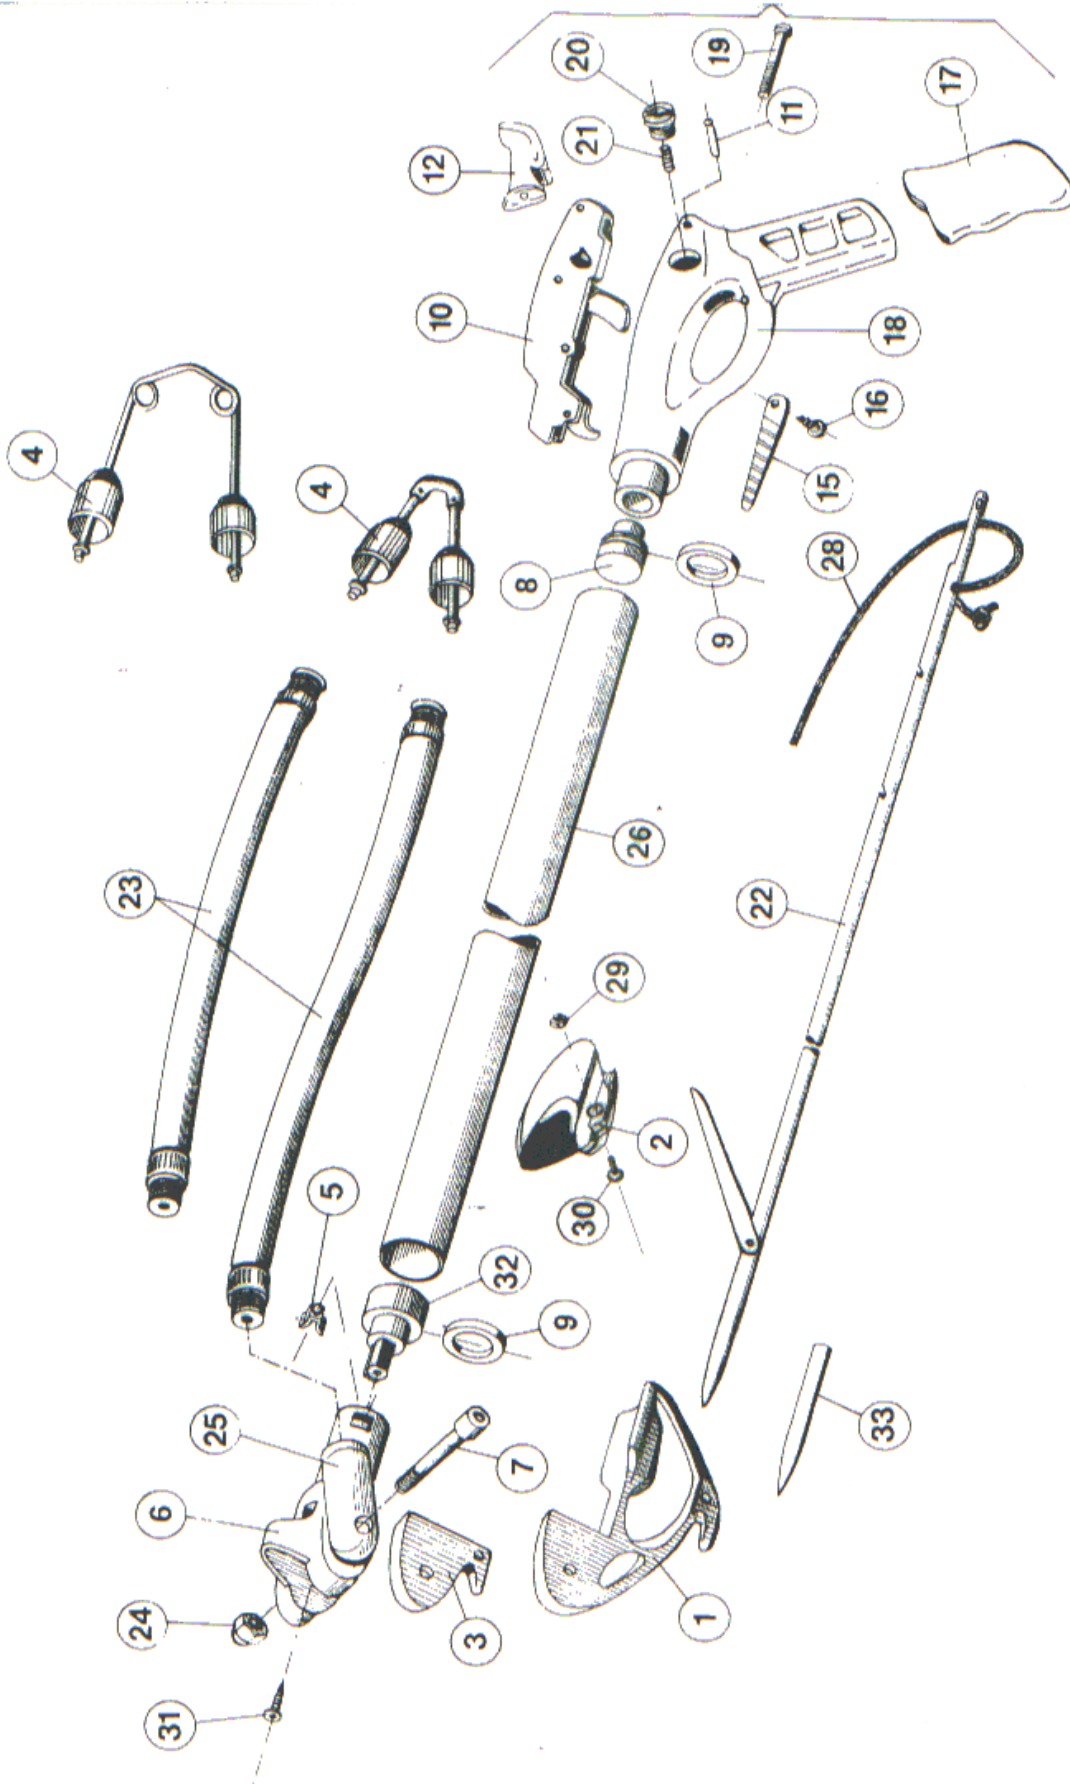

REF	CODE	DESCRIPTION
20	43165466	SAFETY
21	43165055	SPRING SAFETY
22	X X X	
23	X X X	
26	X X X	
28	43165409	LINE
31	43165010	SCREW DIN 7505 D 5X40 INOX
33	43165475	SPEAR PROTECTOR
34	43165450	TRIGGER COVER
		ASSEMBLIES
A	43200106	HANDLE ASSY
		(8-9-10-11-12-15-16-17-18-19)

SNIPER PRO - LIGHT SLING GUN

CHART No. 502	SNIPER PRO - LIGHT SLING GUN	REF. DRAWING: F 222 UPDATED: 02/04/2002
------------------	---	--

REF	CODE	DESCRIPTION
1	43200042	SUPPL.INSERT HEAD
2	43165527	SHAFT GUIDE
3	43200041	INSERT HEAD
4	43165503	WISHBONE SPRING 0-550B
4	43165505	WISHBONE ARTICULATED 0-550D
5	43200044	RING NUT PIN
6	43200040	HEAD BODY
7	43200048	SCREWe A2 UNI 5931 M5 x 45
8	43165444	PLUG
9	43165030	PLUG GASKET "SPORA" S07030
10	43165548	TRIGGER MECHANISM ASSY
11	43165037	PIN D4 L24 LNG
12	43165032	LOADING SUPPORT BLK
15	43165436	LINE RETAINER
16	43165016	SCREW DIN 7981 3,9 X 13
17	43200107	HANDLE COVER
18	43165617	HANDLE
19	43165011	HANDLE SCREW DIN 4,8 X 50
20	43165466	SAFETY ASSY
21	43165055	SAFETY SPRING
22	X X X	
22	X X X	