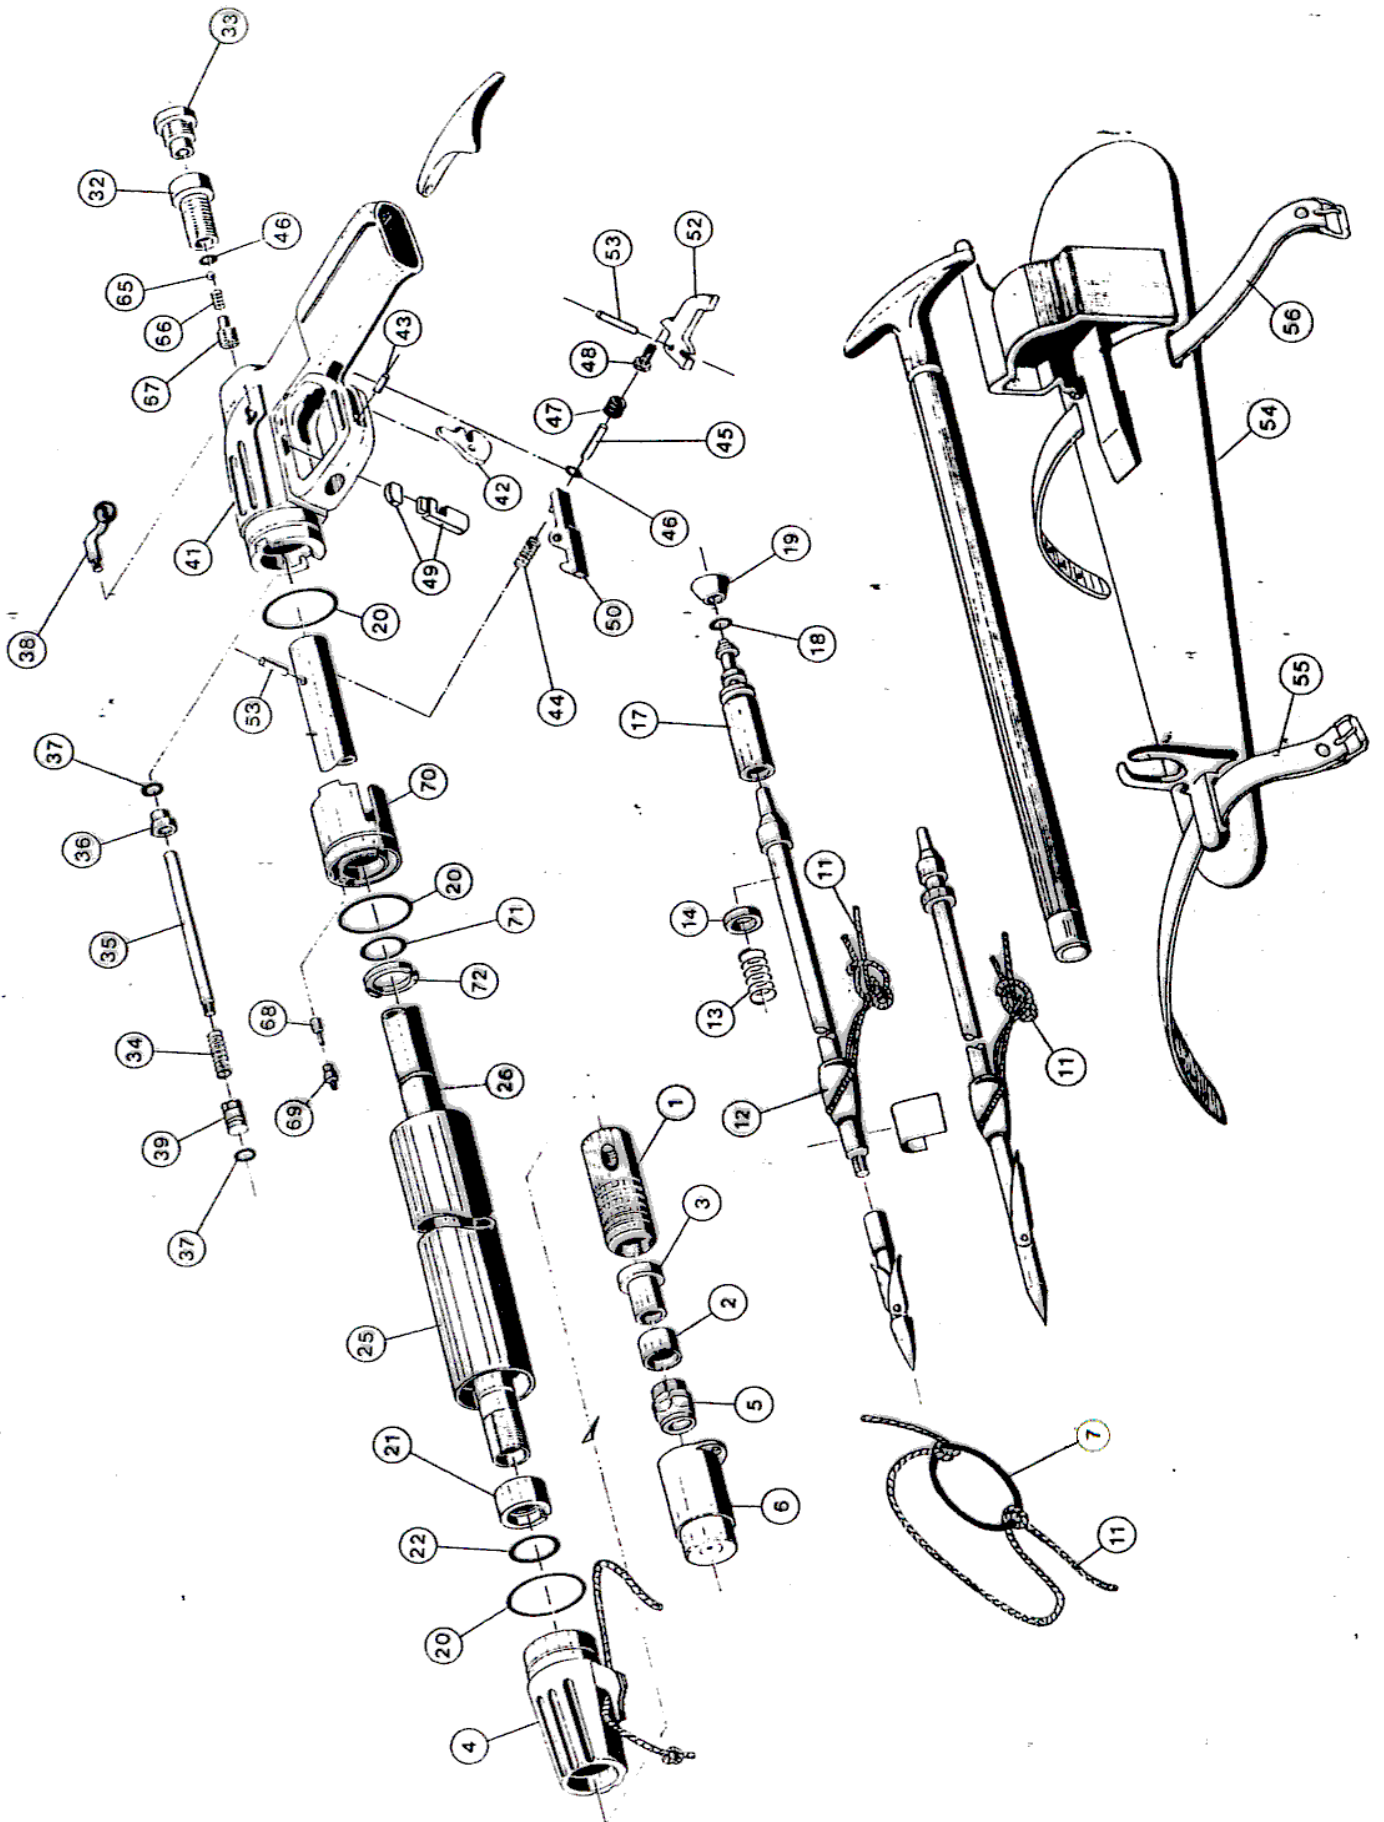

RAFAL 2K3 GUN

CHART No. 507	RAFAL GUN	REF. DRAWING: F 257 UPDATED: 21/03/2003

REF	CODE	DESCRIPTION
1	A	
2	43163856	SHOCK ABSORBER, SPEARGUN
3	43163409	SHOCK ABSORBER INSERT, SPEARGUN
4	43164009	NOSE CONE BLACK
5	43164016	HEAD FERRULE
6	43164008	PROTECTIVE CAP HEAD BLACK
7	43163968	RUBBER O-RING
11	43169821	SHOCK LINE, 3 MTS
12	43163355	LINE RETAINER, 8.5 MM SPEARGUN
13	43163354	SHAFT SPRING, 8.5 MM I.D.SPEARGUN
14	43163505	SHAFT WASHER, 8.2 MM D
17	N	
18	46110110	O-RING 2037
19	N	
20	46110208	OR SH 75 F SPECIAL
21	43163665	BUSHING SPEARGUN
22	46110206	OR 122 BIS
25	43163350	TANK RAFAL 42 RED
25	43163349	TANK RAFAL 58 RED
25	43163433	TANK RAFAL 70 RED
26	43163362	BARREL RAFAL 42
26	43163361	BARREL RAFAL 58
26	43163639	BARREL RAFAL 70
32	M	
33	43163432	CAP INLET VALVE BLACK
34	L	
35	L	
36	L	
37	46110102	O-RING 2015
38	43163701	POWER ADJUST. LEVER
39	L	
41	G	
42	43163613	LINE RELEASE BLACK
43	43163614	PIN, LINE RELEASE, SPEARGUN

REF	CODE	DESCRIPTION
44	43163313	SPRING CATCH HOOK
45	43163344	CONNECTING PLUNGER
46	46110201	OR R/1
47	43164024	HOUSING CONNECTING PLUNGER
48	E	
49	43163610	SAFETY CATCH, BLACK
50	43163377	CATCH HOOK, SPEARGUN
52	E	
53	43163337	PIN 4 X 23
54	43163365	SHEATH, REEF 42 SPEARGUN
55	43163366	LEG STRAP, SHORT
56	43163381	LEG STRAP, LONG
65	M	
66	M	
67	M	
68	43163635	SEAT, ONE-WAY VALVE, SPEARGUN
69	43163636	HOUSING, ONE-WAY VALVE, SPEARGUN
70	D	
71	46110220	OR 2062
72	43163518	CIRCLIP, POWER REGULATOR
		ASSEMBLIES
A	43164017	HEAD ASSEMBLY (1-2-3-5)
D	43163638	POWER REGULATOR ASSEMBLY (68-69-70)
E	43163612	TRIGGER ASSEMBLY (48-52)
G	43163627	HANDLE ASSY W/REG. RAFAL BLACK (41-42-43-46-47-49)
L	43163937	POWER ADJUSTMENT ROD, SPGN (34-35-36-37-39)
M	43163941	INLET VALVE ASSEMBLY (32-46-65-66-67)
N	43163629	PISTON ASSEMBLY (17-18-19)
** *	43163979	COMPLETE SET OF O-RINGS (18-19-20-22-37-46-71)