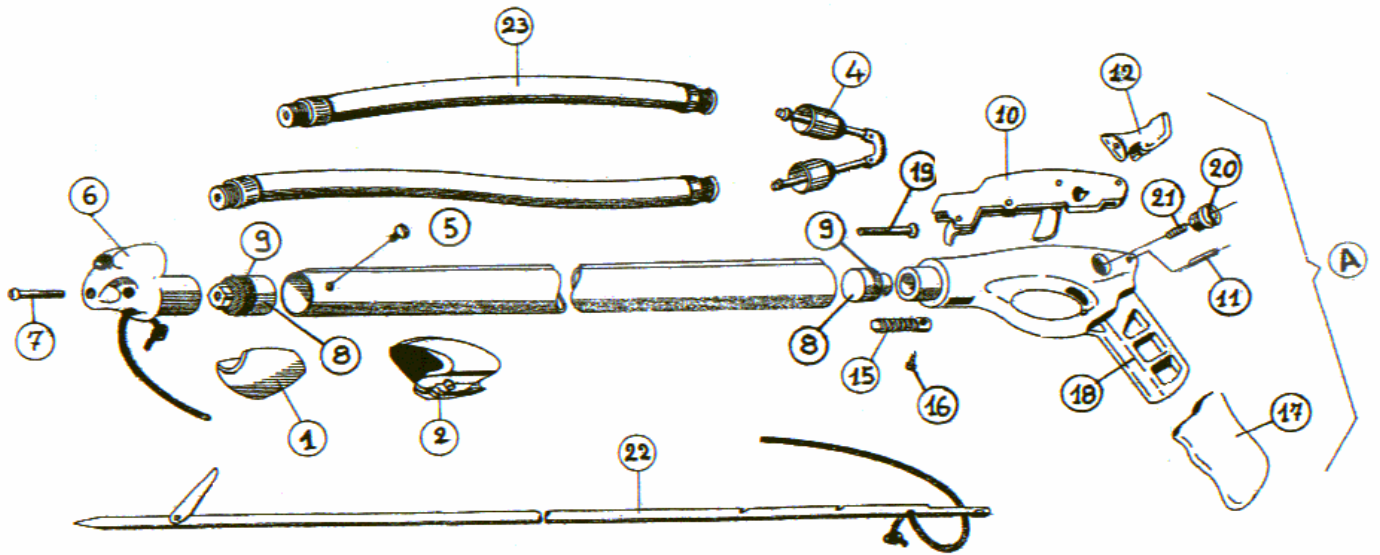

VIPER ELITE - BLACK VIPER - VIPER
ASPIC - ASPIC MIMETIC SLING GUN

CHART No. 503	VIPER ELITE - BLACK VIPER VIPER - ASPIC SLING GUN	REF. DRAWING: F 250 UPDATED: 09/01/2003
------------------	--	--

REF	CODE	DESCRIPTION	REF	CODE	DESCRIPTION
1	43165031	STABILIZER BLACK VIPER	16	43165016	SCREW DIN 7981 3,9
2	43165527	SHAFT GUIDE ASPIC 28	17	43165390	HANDLE SHEATH
4	43165505	ARTICULATED NOSE CONE	17	43165391	HANDLE PROTECTION ASPIC
4	43165503	NOSE CONE	17	43165392	HANDLE PROTECTION ELITE
4	43165501	V NOSE CONE	18	43165617	HANDLE BK VIPER/ASPIC
5	43165009	HEAD SCREW PVC BK VIPER/ASPIC	18	43165619	HANDLE VIPER ELITE
5	43165012	HEAD SCREW PVC VIPER	18	43165620	HANDLE VIPER
5	43165013	HEAD SCREW PVC ELITE	19	43165011	SCREW HANDLE 7981 4,8
6	43165635	HEAD ELITE	20	43165464	SAFETY VIPER ELITE - BK VIPER
6	43165640	HEAD Black VIPER/ASPIC	21	43165055	SPRING SAFETY
6	43165639	HEAD VIPER			
7	43165010	HEAD SCREW DIN 7981 4,8			ASSEMBLIES
8	43165444	PLUG VIPER/ASPIC			
9	43165030	PLUG GASKET "SPORA" S07030	A	43200106	HANDLE ASSY 2K2, SPORA SLING GUNS (8-9-10-11-12-15-16-17-18-19)
10	43165547	TRIGGER MECHANISM ASSY VIPER			
10	43165548	TRIGGER MECHANISM ASSY BKVIP/ASPIC	B	43165641	HEAD ASSY BK VIPER/ASPIC (5-6-7-8-9)
11	43165037	PIN D4 L24 LNG			
12	43165032	REAR SUPPORT FOR LOADING BK. VIPER	B	43165642	HEAD ASSY VIPER (5-6-7-8-9)
12	43165039	REAR SUPPORT FOR LOADING ELITE			
15	43165426	LINE RETAINER ELITE	B	43165645	HEAD ASSY. VIPER ELITE (5-6-7-8-9)
15	43165435	LINE RETAINER VIPER			
15	43165436	LINE RETAINER VIPER/ASPIC			

REF	CODE	DESCRIPTION
10	43165143	SLING 13mm/52 cm V
10	43165144	SLING 13mm/60 cm V
11	43165220	SHAFT SPRING STEEL 7mm./FL./6mm 50 cm
11	43165221	SHAFT SPRING STEEL 7mm./FL./6mm 70 cm
11	43165223	SHAFT SPRING STEEL 7mm./FL./6mm 110 cm
ASSEMBLIES		
A	43165625	HANDLE ASSY