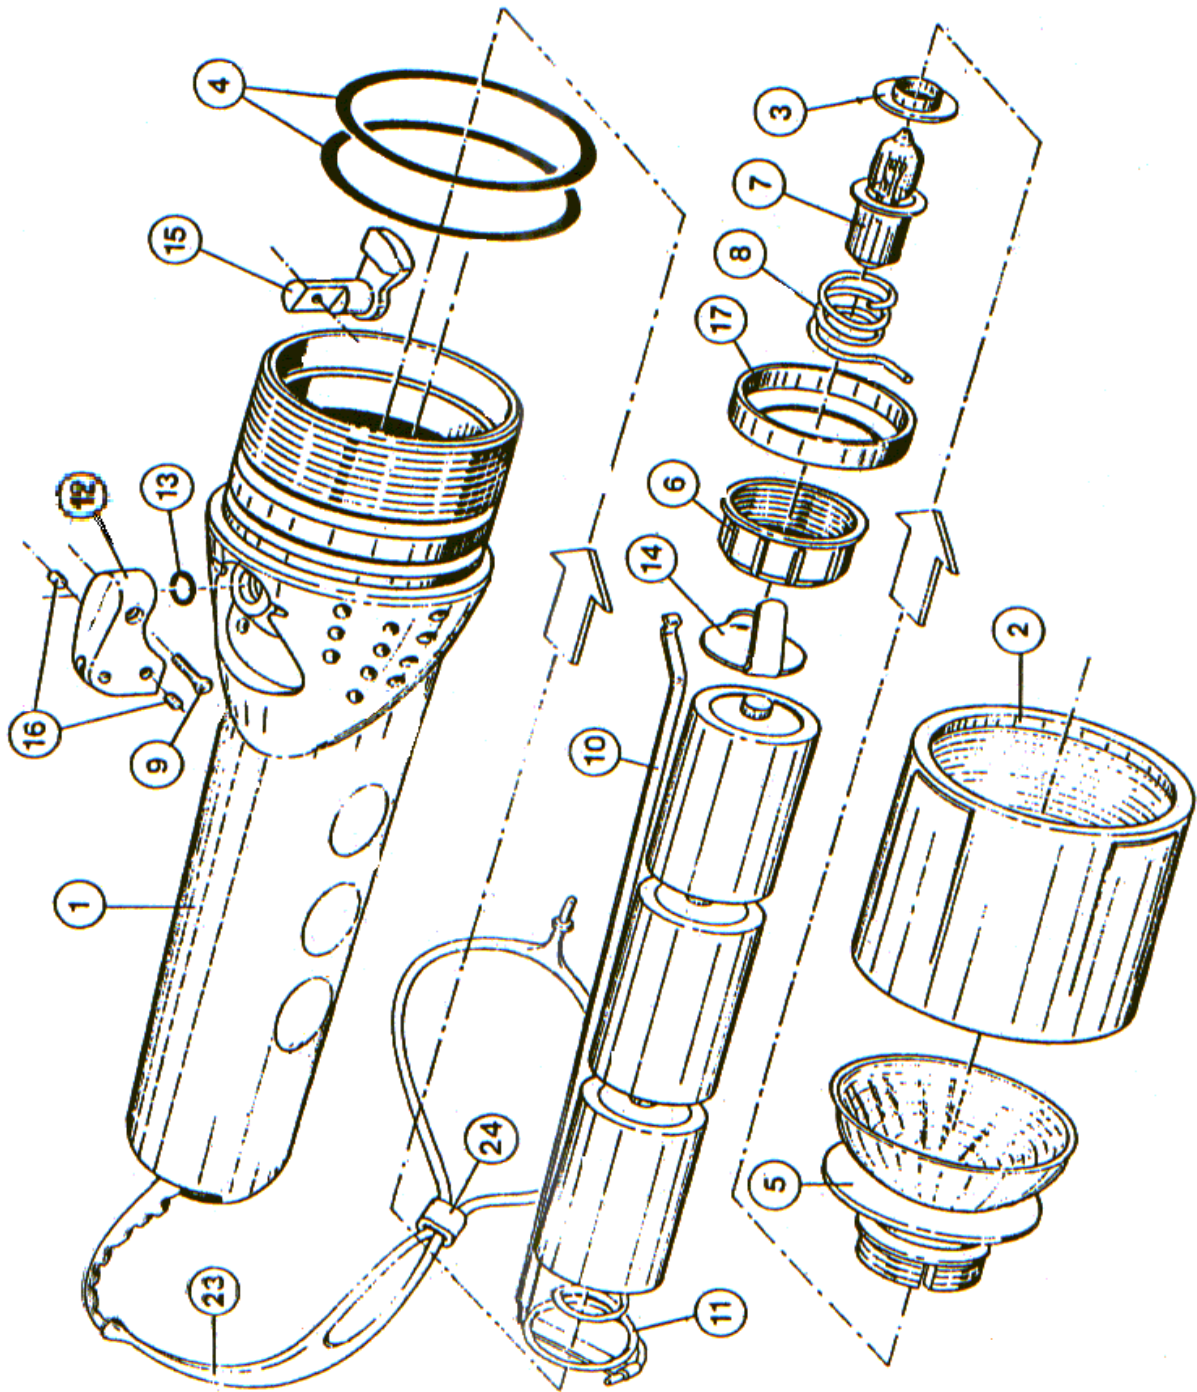

FLASHLIGHT NOVA

CHART No. 401	FLASHLIGHT NOVA	REF. DRAWING N.ro : T 190 UPDATED: 30-10-1997

REF.	CODE	DESCRIPTION	REF.	CODE	DESCRIPTION
1	45171504	BODY NOVA GREY	13	46110205	OR 2025
2	45171511	FRONT BEZEL	14	45171522	CENTRAL CONTACT
3	45171513	LAMP RING	15	45171517	SWITCH CAM
4	46110219	O R 3162	16	45171518	SWITCH RUBBER PIN
5	45171512	REFLECTOR	17	45171507	CONTACT BASE
6	45171520	CENTRAL CONTACT BEZEL	23	45171531	LANYARD
7	45171540	BULB 4V-0,85 OSRAM 6405910	24	45171532	LANYARD STOP RING
8	45171525	SPRING BULB			
9	45171535	PIN SWITCH 2X10 S/S			ASSEMBLIES
10	45171506	CONTACT PLATE			
11	45171205	CONTACT SPRING+C11	B	45171510	CONTACT PLATE ASSEMBLY (10-11)
12	45171516	SWITCH RED	C	45171530	CENTRAL BEZEL ASSEMBLY (6-14)